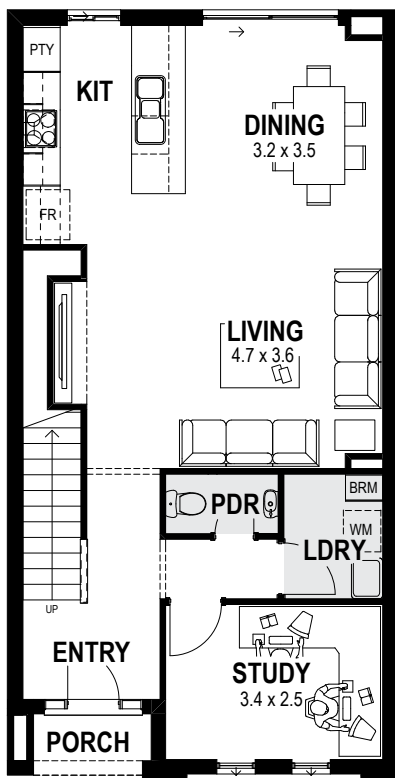

The Eucalypts

PADDINGTON

First Floor

Ground Floor

Streetscape A

Streetscape B

Ground Floor	73m ²
First Floor	73m ²
Total Area	146m ²