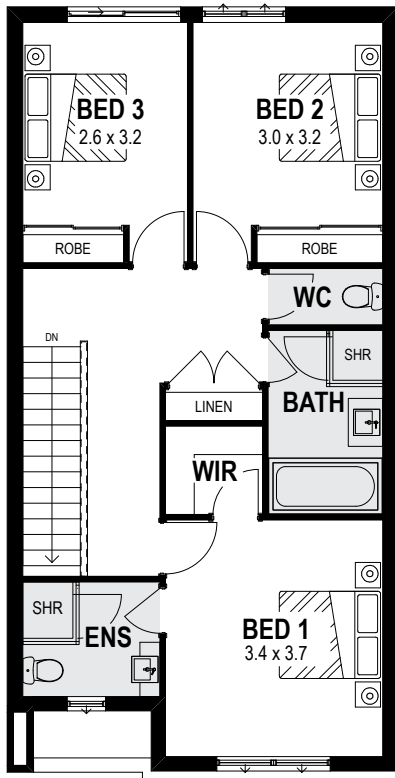

The Eucalypts

PADDINGTON

First Floor

Ground Floor

Streetscape A

Streetscape B

Ground Floor	73m ²
First Floor	73m ²
Total Area	146m ²