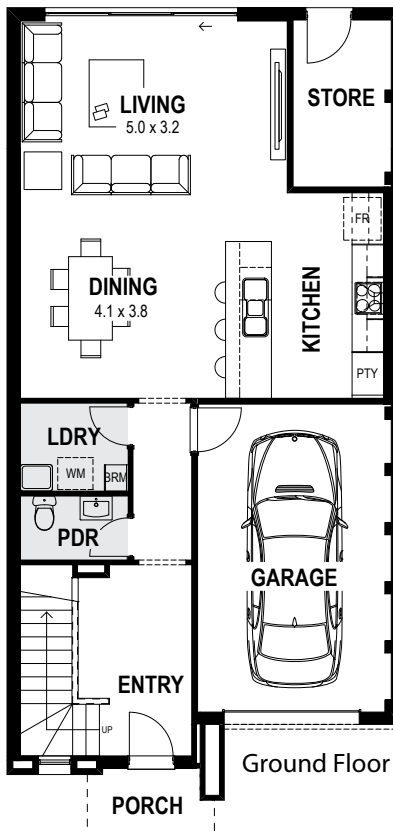

The Eucalypts

LEEDERVILLE

Ground Floor	101m ²
First Floor	82m ²
Total Area	183m ²

Streetscape A

Streetscape B

Streetscape C

The Eucalypts
SUCCESS

www.australand.com.au/theeucalypts

13 38 38

Images and artist impressions are conceptual only. This plan is indicative only and is not to scale. Whilst all care is taken to ensure that this plan is correct all room sizes and areas are approximate only and may vary. Final designs may alter for reasons outside our control. Purchasers must rely on their own enquiries and the Contract of Sale.