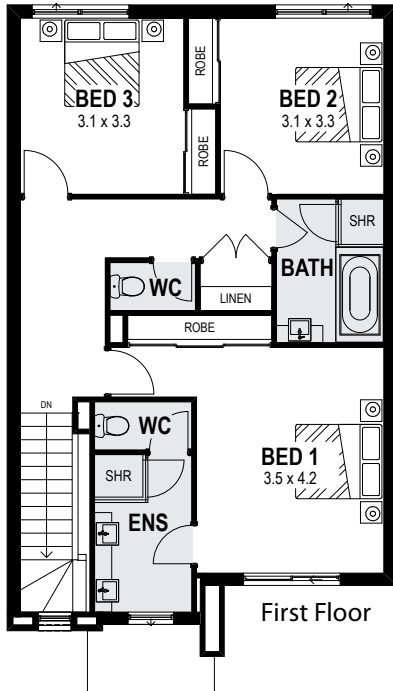

The Eucalypts

LEEDERVILLE

Ground Floor	101m ²
First Floor	82m ²
Total Area	183m ²

Streetscape A

Streetscape B

Streetscape C

The Eucalypts
SUCCESS

www.australand.com.au/theeucalypts

13 38 38

Images and artist impressions are conceptual only. This plan is indicative only and is not to scale. Whilst all care is taken to ensure that this plan is correct all room sizes and areas are approximate only and may vary. Final designs may alter for reasons outside our control. Purchasers must rely on their own enquiries and the Contract of Sale.